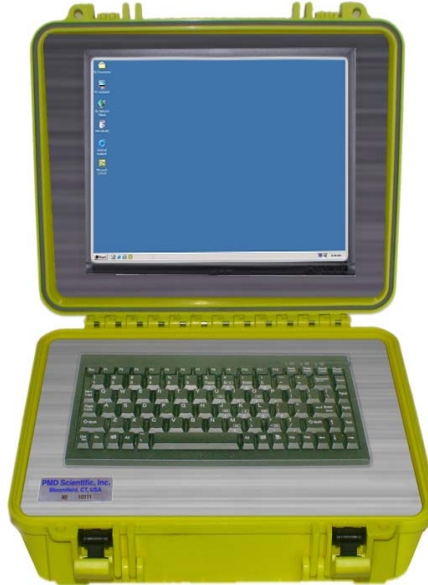

PMD
SCIENTIFIC, INC

COMPACT EXTERNAL DISPLAY+KEYBOARD UNIT FOR SEISMIC NETWORKS

DKU6000

This unit was designed to provide user interface with the economical seismic Data Loggers Models **DAS6501c** and **DAS6102c**. These models were introduced as economical alternatives to fully equipped seismic recorders, **DAS6501** and **DAS6102** respectively. When used in seismic arrays of ten or more autonomous stations, the 'c' models offer significant savings since they do not contain VGA LCD displays and weatherized keypads. Instead, the service personnel can employ a **DKU6000** box that plugs in directly into any 'c' recorder. It takes power from the recorder and provides an effective and convenient full PC-type user interface.

serve as an auxiliary device

DKU6000 enclosure is a fully weatherized, rugged, unsinkable heavy duty ABS plastic box, 250x205 x124mm, with a weatherized circular connector on the back panel. It contains a compact PC mini-keyboard and a large (25cm diagonally) LCD SVGA display. The unit weighs about 3kg.